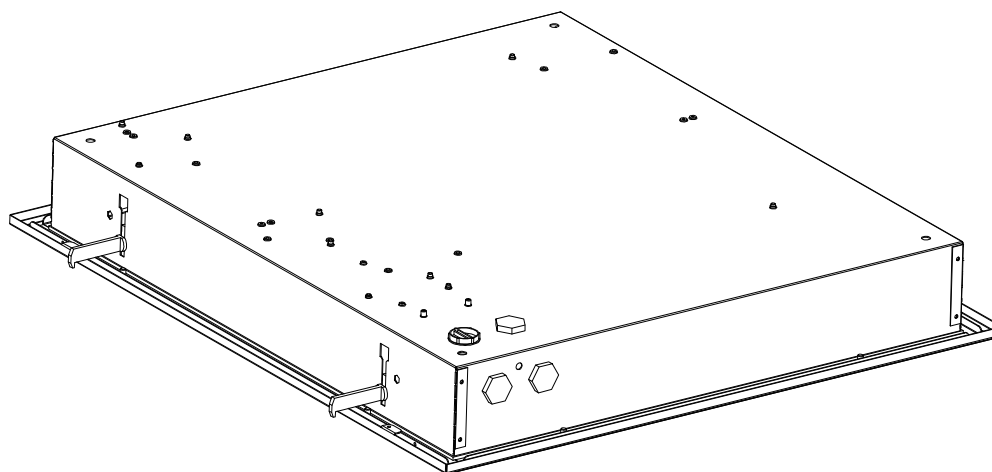

Std. Cat No.	Delivered Output	Power Consumption	Ambient °C	Weight
CURI/03L/LE	3107 lm	40W	-20 to +45	7.5kg
CURI/04L/LE	3950 lm	52W	-20 to +45	7.5kg
CURI/03L/LE/EM	3107 lm	42W	-20 to +40	8.0kg
CURI/04L/LE/EM	3950 lm	54W	-20 to +40	8.0kg

Options - Suffix to Catalogue No.

/25	25mm cable entries	/DM	DALI Dimmable Driver
/SC	Screwed connection terminal block (up to 6mm² conductors)	/MES	Modular - (Spring 'T' or Exposed 'T' ceiling types, including both cams and adjustable arms for mounting)
/3K	3000K (Warm White) LED Strips	/SSC	Stainless Steel Covers