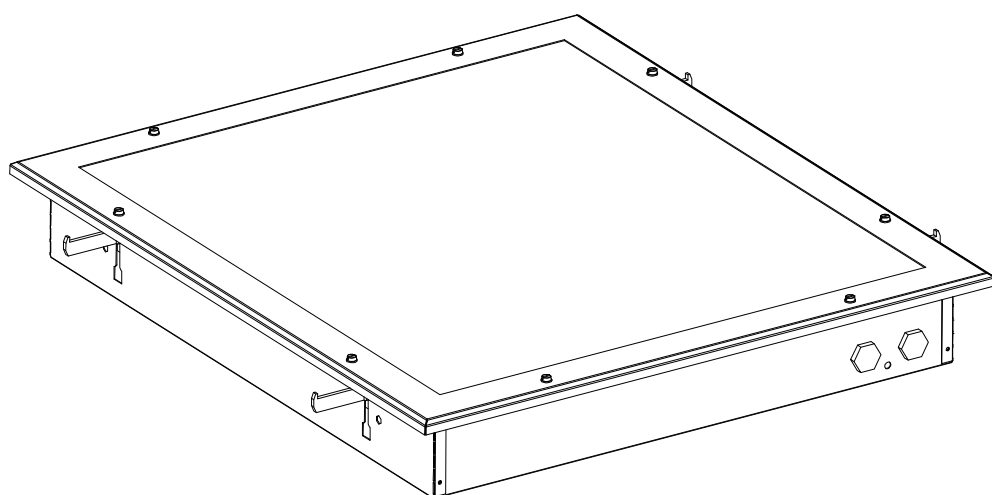

Std. Cat No.	Delivered Output	Power Consumption	Ambient °C	Weight
CURI/03L/LE	3107 lm	40W	-20 to +45	7.5kg
CURI/04L/LE	3950 lm	52W	-20 to +45	7.5kg
CURI/03L/LE/EM	3107 lm	42W	-20 to +40	8.0kg
CURI/04L/LE/EM	3950 lm	54W	-20 to +40	8.0kg

Options - Suffix to Catalogue No.

/25	25mm cable entries	/DM	DALI Dimmable Driver
/SC	Screwed connection terminal block (up to 6mm² conductors)	/MES	Modular - (Spring 'T' or Exposed 'T' ceiling types, including both cams and adjustable arms for mounting)
/3K	3000K (Warm White) LED Strips	/SSC	Stainless Steel Covers