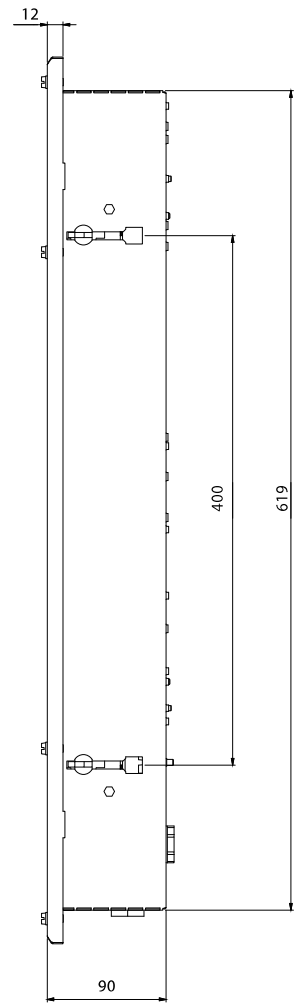

CURI/0*L/LE