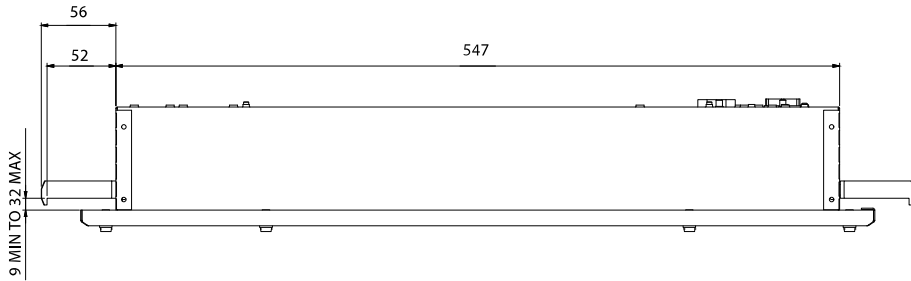

CURI/0*L/LE